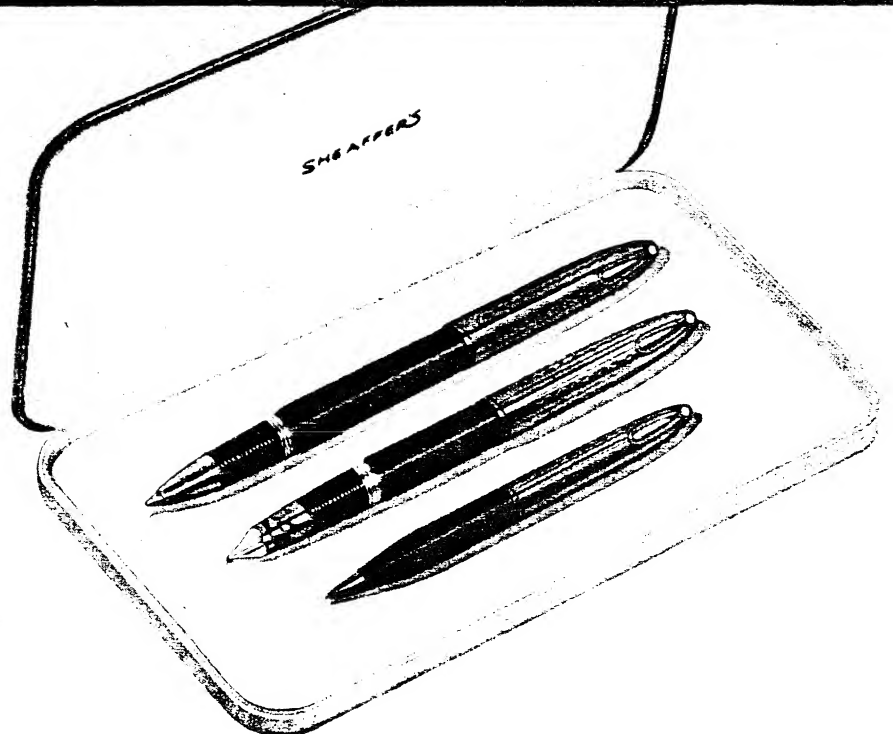

CREST DELUXE TUCKAWAY

Same as above, but made in form and size to fit the feminine hand. Dainty and demure, yet gives full-size performance. "Fast-On" clasps hold snugly and safely without danger of tearing purse or pocket fabric. A useful, beautiful and enduring remembrance for the woman who "has everything." Colors: Green, Blue, Brown, Burgundy and Black with **TOUCHDOWN** filler. Pen, $17.50; Pencil, $6.00; Stratowriter Ballpoint, $12.50. **Complete Threesome** in keepsake case, **$36.00**; plus fed. tax.

Pen and Pencil Ensemble, **$23.50**;
plus fed. tax